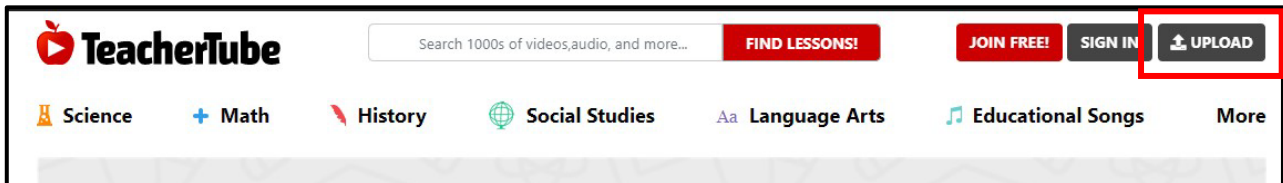

Figure 1

Figure 2

Fill in the details to register with TeacherTube. In the role section select 'Teacher' as shown in Figure 3 and then click on 'Register' button (highlight in Figure 3).

Figure 3

- **Upload**

To upload a video, click on  in the right corner of the dashboard (shown in Figure 4)

Figure 4

- **Search**

To search for videos related to a topic, click on the blank space (shown in Figure 5) and type the topic. Then click on  button. The results to your search will appear below. Click on the links to view the videos.