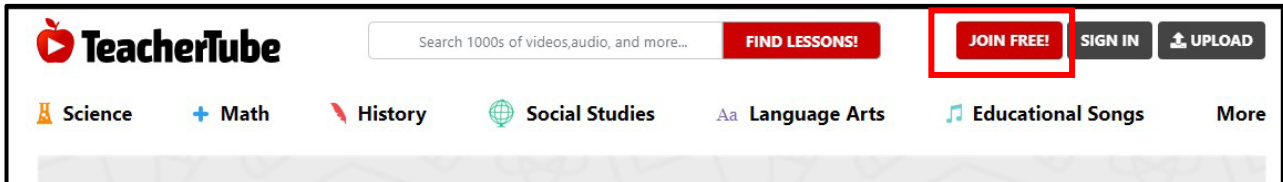

Manual for TeacherTube

- **Sign-up**

Visit <https://www.teachertube.com/> to get access to TeacherTube. To sign-up and create a new account on TeacherTube click on 'Join Free' as shown in the Figure 1. A page as shown in figure 2 will open.