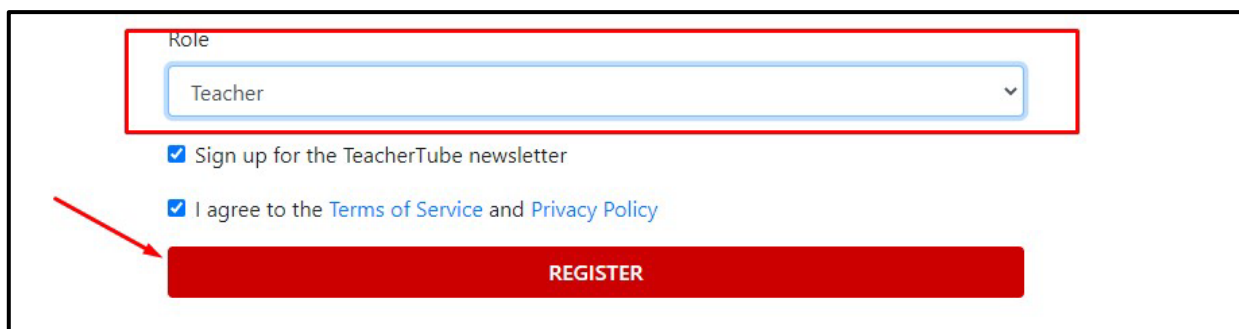

Figure 1

Figure 2

Fill in the details to register with TeacherTube. In the role section select 'Teacher' as shown in Figure 3 and then click on 'Register' button (highlight in Figure 3).

Figure 3

- **Upload**

To upload a video, click on  in the right corner of the dashboard (shown in Figure 4)

Figure 4

- **Search**

To search for videos related to a topic, click on the blank space (shown in Figure 5) and type the topic. Then click on  button. The results to your search will appear below. Click on the links to view the videos.