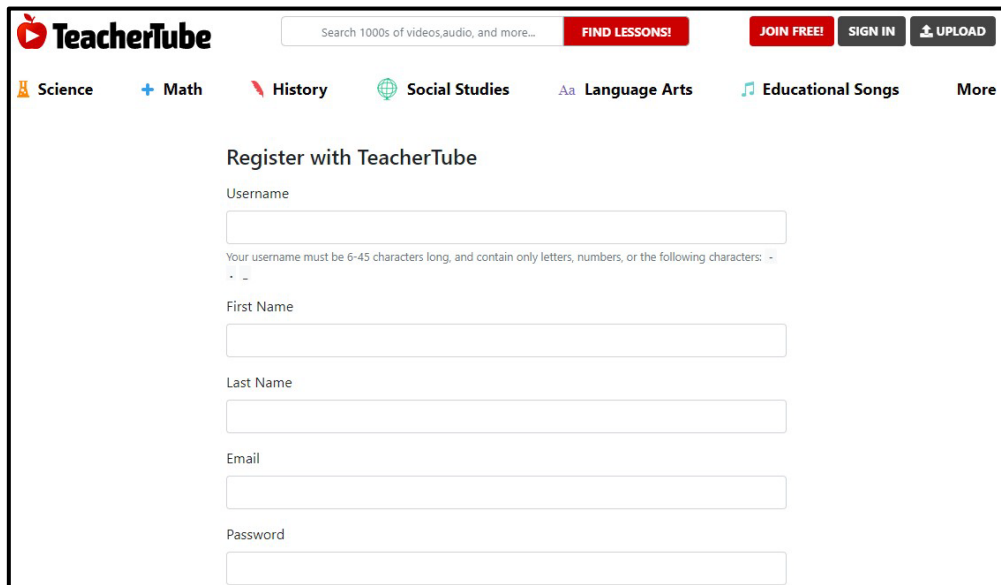

Figure 1

Figure 2

Fill in the details to register with TeacherTube. In the role section select 'Teacher' as shown in Figure 3 and then click on 'Register' button (highlight in Figure 3).

Figure 3

- **Upload**

To upload a video, click on  in the right corner of the dashboard (shown in Figure 4)

Figure 4

- **Search**

To search for videos related to a topic, click on the blank space (shown in Figure 5) and type the topic. Then click on  button. The results to your search will appear below. Click on the links to view the videos.